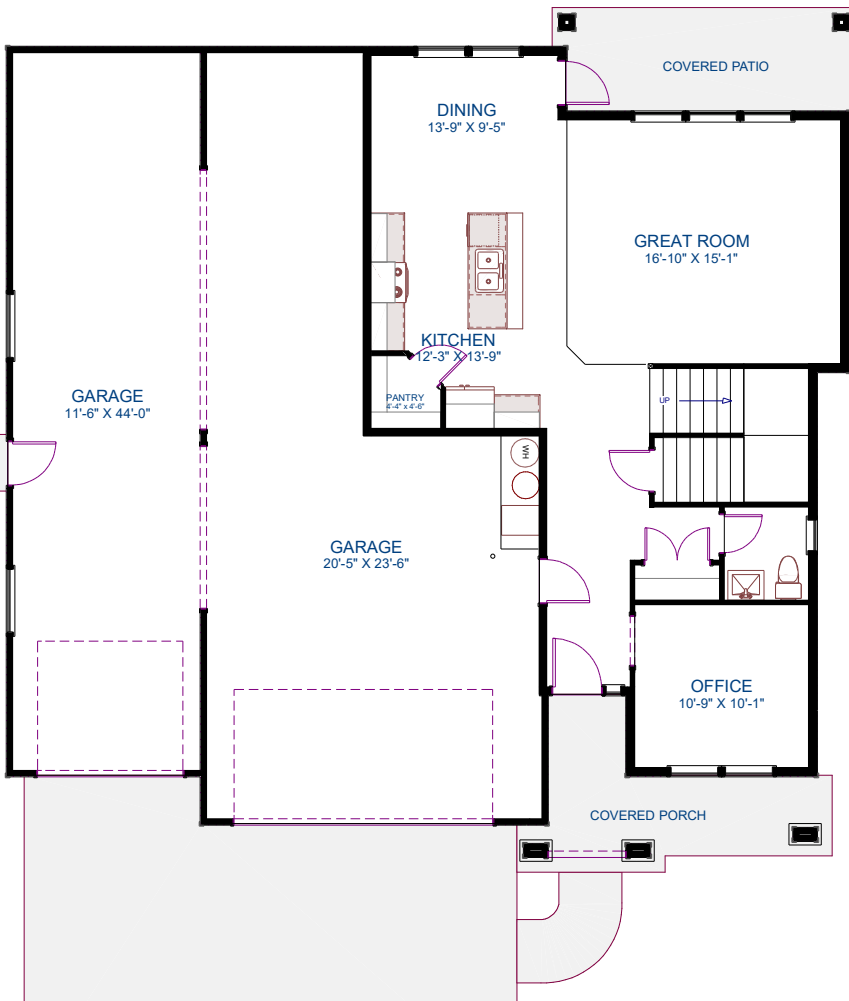

BILTMORE CO.

Biltmore... Built Better!

FALLBROOK

- 2347 SQUARE FEET
- 1284 SQ FT GARAGE
- 4 BEDROOMS
- OPTIONAL 5TH BEDROOM
- 2-1/2 BATHROOMS
- LARGE OWNER'S CLOSET
- OPEN GREAT ROOM
- PANTRY
- OFFICE
- FLEX SPACE
- UPSTAIRS LAUNDRY
- 5 CAR GARAGE
- COVERED PORCH
- COVERED PATIO
- 52' WIDE
- 52' DEEP