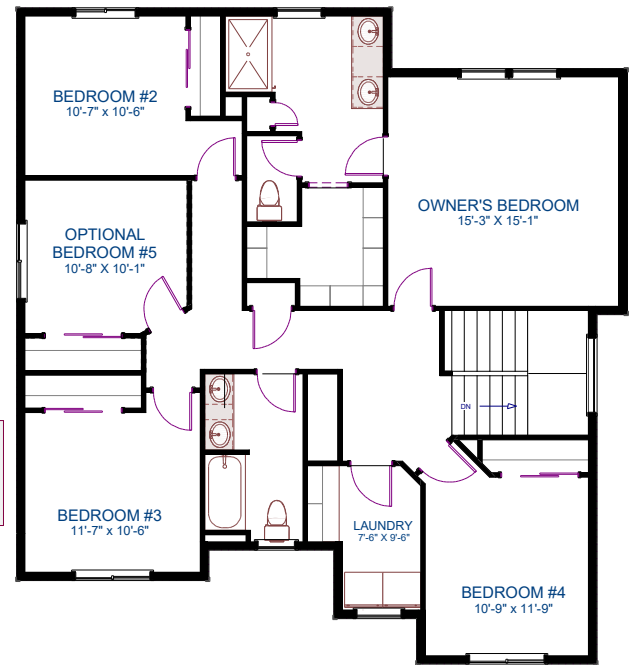

BILTMORE CO.

Biltmore... Built Better!

FALLBROOK

- 2347 SQUARE FEET
- 1284 SQ FT GARAGE
- 4 BEDROOMS
- OPTIONAL 5TH BEDROOM
- 2-1/2 BATHROOMS
- LARGE OWNER'S CLOSET
- OPEN GREAT ROOM
- PANTRY
- OFFICE
- FLEX SPACE
- UPSTAIRS LAUNDRY
- 5 CAR GARAGE
- COVERED PORCH
- COVERED PATIO
- 52' WIDE
- 52' DEEP