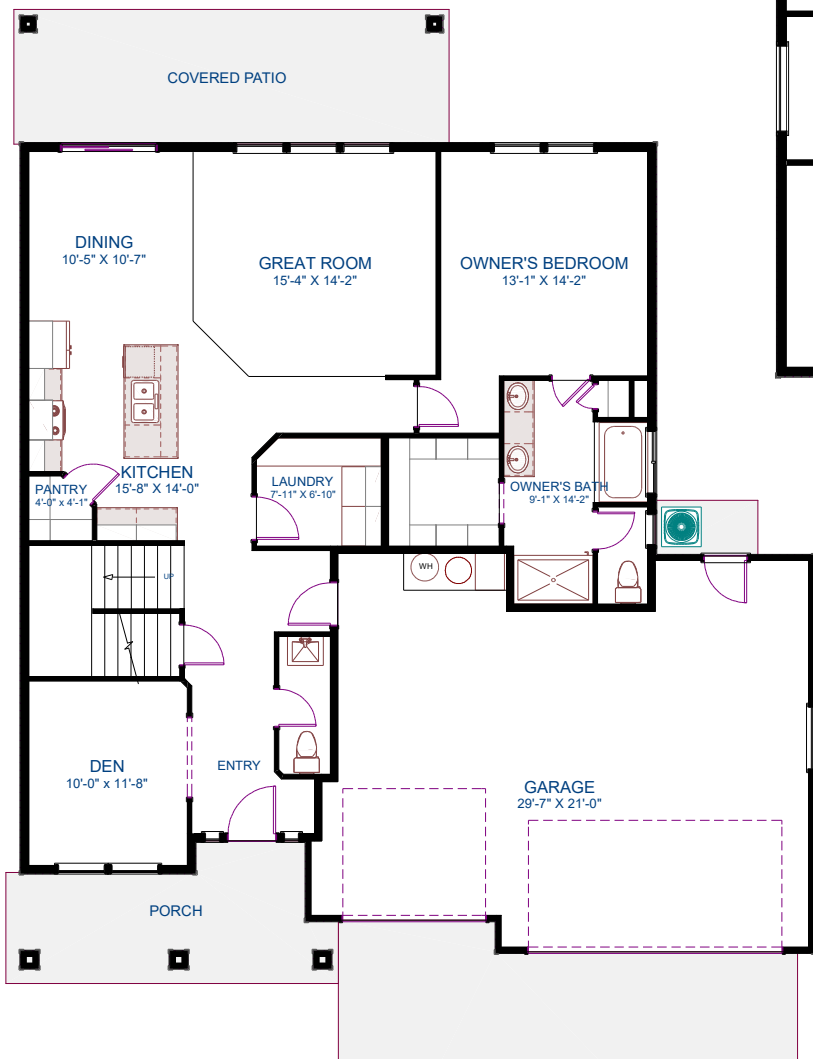

BILTMORE CO.

Biltmore... Built Better!

SAWTOOTH

2368 SQUARE FEET
713 SQ FT GARAGE

- 4 BEDROOMS
- OPTIONAL 5TH BEDROOM
- 2-1/2 BATHROOMS
- LARGE OWNER'S CLOSET
- OPEN GREAT ROOM
- PANTRY
- FLEX SPACE
- 3 CAR GARAGE
- COVERED PORCH AND PATIO
- 50' WIDE
- 60' DEEP