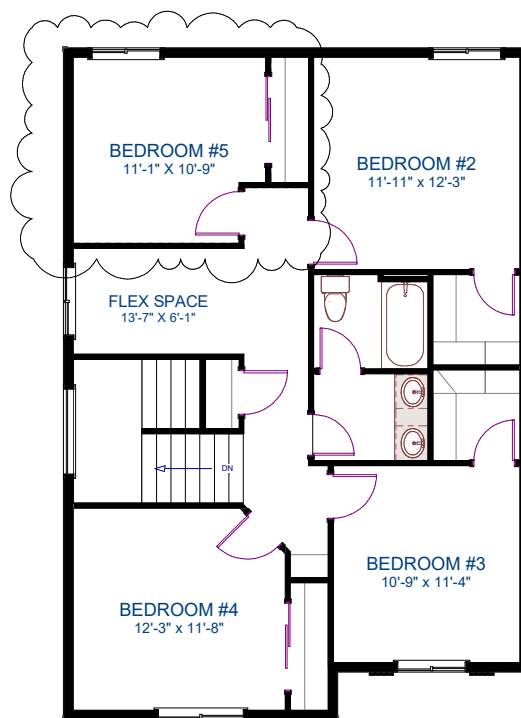

BILTMORE CO.

Biltmore... Built Better!

SAWTOOTH

2368 SQUARE FEET
713 SQ FT GARAGE

- 4 BEDROOMS
- OPTIONAL 5TH BEDROOM
- 2-1/2 BATHROOMS
- LARGE OWNER'S CLOSET
- OPEN GREAT ROOM
- PANTRY
- FLEX SPACE
- 3 CAR GARAGE
- COVERED PORCH AND PATIO
- 50' WIDE
- 60' DEEP