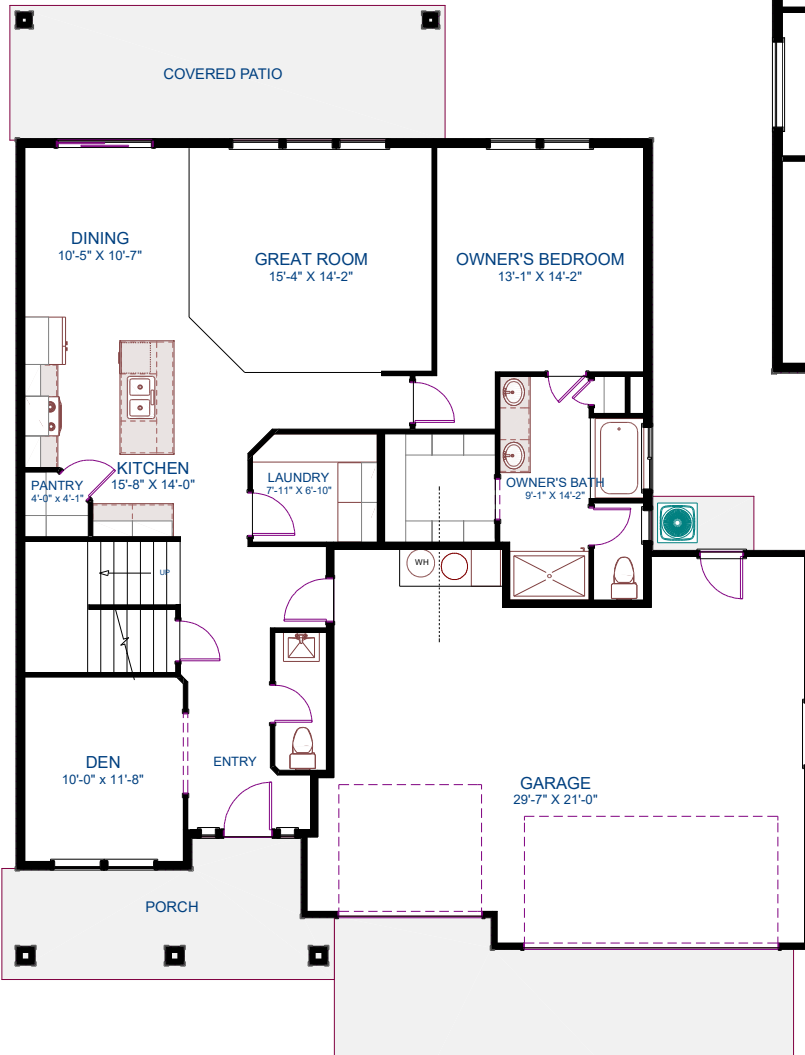

## SAWTOOTH

2368 SQUARE FEET  
713 SQ FT GARAGE

- 4 BEDROOMS
- 2-1/2 BATHROOMS
- LARGE OWNER'S CLOSET
- OPEN GREAT ROOM
- PANTRY
- BONUS ROOM
- 3 CAR GARAGE
- COVERED PORCH
- COVERED PATIO
- 50' WIDE
- 60' DEEP