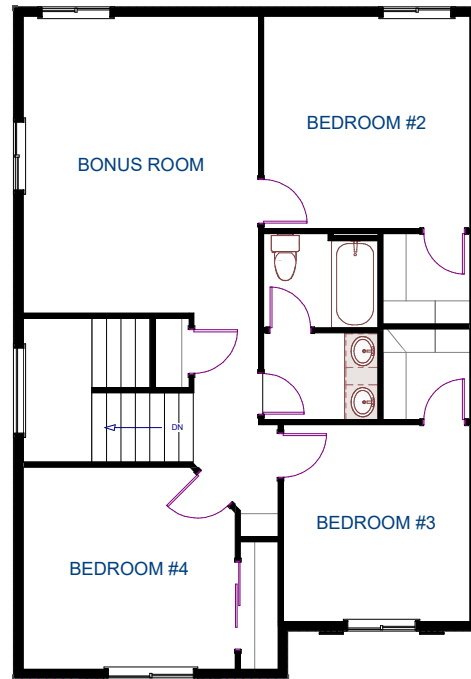

## SAWTOOTH

2368 SQUARE FEET  
713 SQ FT GARAGE

- 4 BEDROOMS
- 2-1/2 BATHROOMS
- LARGE OWNER'S CLOSET
- OPEN GREAT ROOM
- PANTRY
- BONUS ROOM
- 3 CAR GARAGE
- COVERED PORCH
- COVERED PATIO
- 50' WIDE
- 60' DEEP